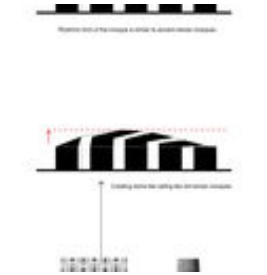

Share in Whatsapp

About this author

Dima Stouhi